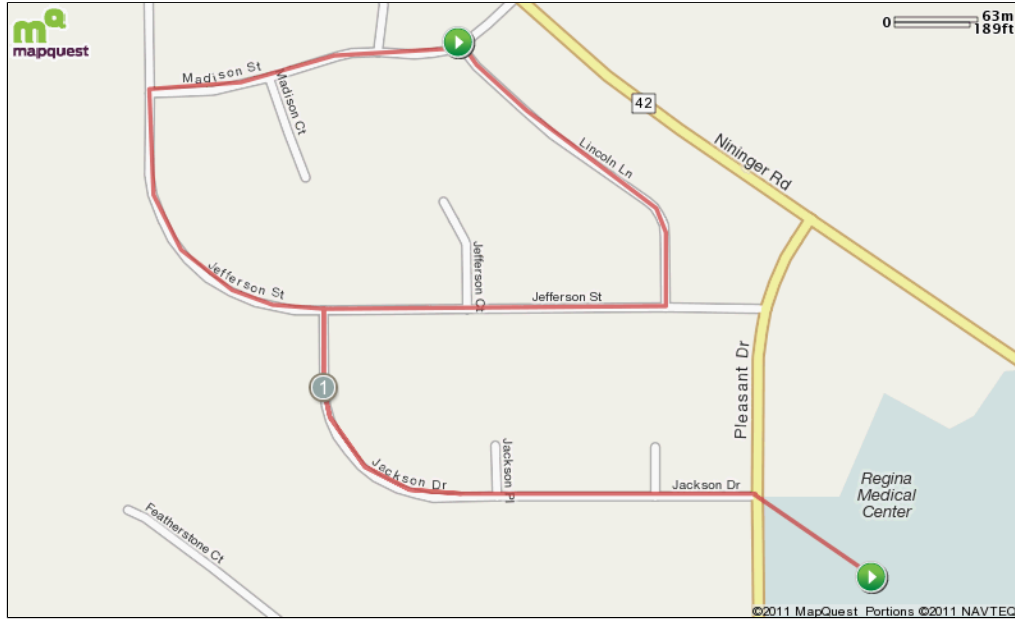

© MapMyFitness, LLC. All Rights Reserved, 2005-2008 | View more maps online at:
Find this route online at [http:// classic.mapmyrun.com/ route/ united-states/ mn/ hastings/767129572252811953](http://classic.mapmyrun.com/route/ united-states/ mn/ hastings/767129572252811953)
Distance values on this map may differ slightly from values reported on the route engine.

Notes		
AT	FOR	NOTES
0.07 mi.	1432ft	Head west on Jackson Dr toward Jackson Ct
0.34 mi.	16ft	Turn right at Jefferson St
0.34 mi.	807ft	Head east on Jefferson St toward Jefferson Ct
This segment shows 0.5 mi. (2,624 ft.) of your route.		

Notes		
AT	FOR	NOTES
0.5 mi.	16ft	Head east on Jefferson St toward Lincoln Ln
0.5 mi.	935ft	Turn left at Lincoln Ln
0.68 mi.	41ft	Turn left at Madison St
This segment shows 0.34 mi. (1,799 ft.) of your route.		

Notes		
AT	FOR	NOTES
0.68 mi.	739ft	Head west on Madison St toward Roosevelt Rd
0.82 mi.	853ft	Head south on Jefferson St toward Hamilton Dr
0.99 mi.	41ft	Turn right at Jackson Dr
This segment shows 0.44 mi. (2,344 ft.) of your route.