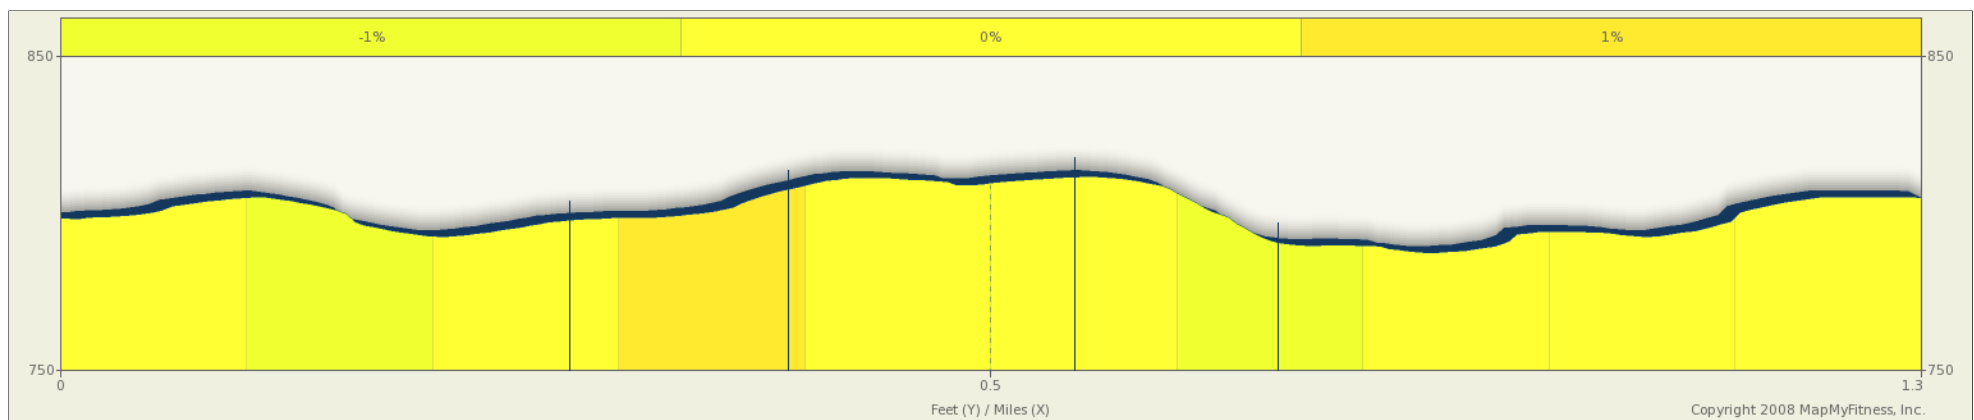

A run mapped on 01/22/2011

Starts In Hastings, Minnesota

1.26 miles

Description

A run mapped on 01/22/2011

Starts In Hastings, Minnesota

Notes		
AT	FOR	NOTES
0.07 mi.	 1432ft	Head west on Jackson Dr toward Jackson Ct
0.34 mi.	 16ft	Turn right at Jefferson St
0.34 mi.	 807ft	Head east on Jefferson St toward Jefferson Ct
0.5 mi.	 16ft	Head east on Jefferson St toward Lincoln Ln

Notes		
AT	FOR	NOTES
0.5 mi.	 935ft	Turn left at Lincoln Ln
0.68 mi.	 41ft	Turn left at Madison St
0.68 mi.	 739ft	Head west on Madison St toward Roosevelt Rd
0.82 mi.	 853ft	Head south on Jefferson St toward Hamilton Dr

Notes		
AT	FOR	NOTES
0.07 mi.	1432ft	Head west on Jackson Dr toward Jackson Ct
0.34 mi.	16ft	Turn right at Jefferson St
0.34 mi.	807ft	Head east on Jefferson St toward Jefferson Ct
This segment shows 0.5 mi. (2,624 ft.) of your route.		

Notes		
AT	FOR	NOTES
0.5 mi.	16ft	Head east on Jefferson St toward Lincoln Ln
0.5 mi.	935ft	Turn left at Lincoln Ln
0.68 mi.	41ft	Turn left at Madison St
This segment shows 0.34 mi. (1,799 ft.) of your route.		