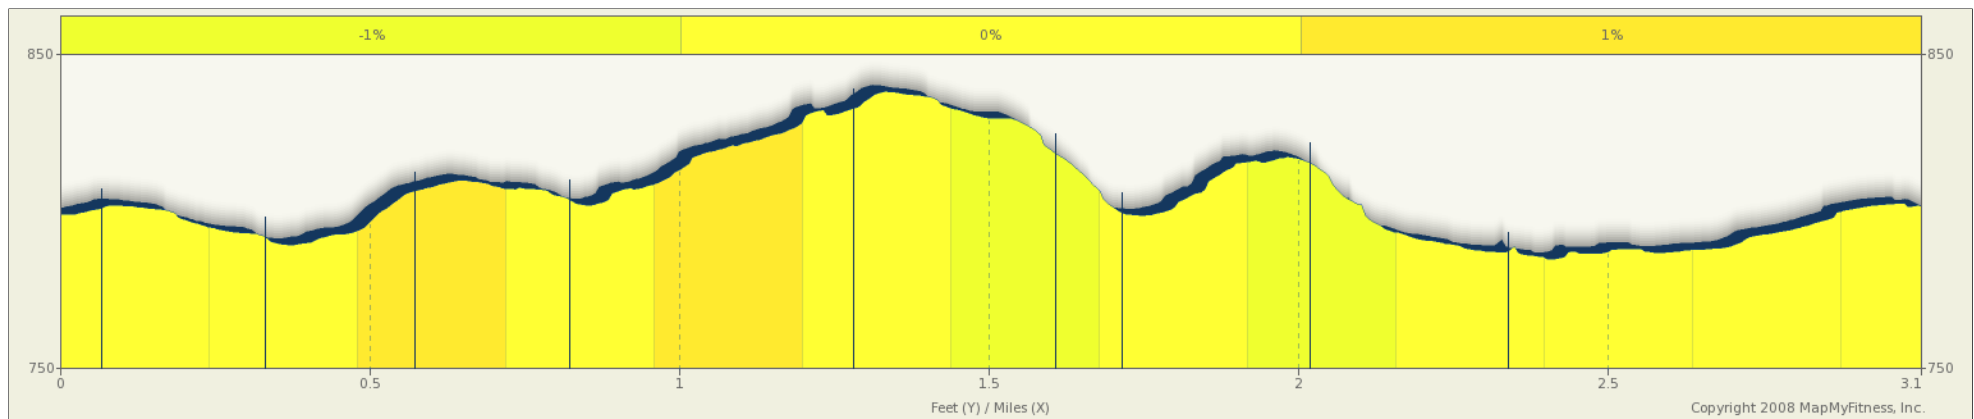

A run mapped on 01/22/2011

Starts In Hastings, Minnesota

3.13 miles

Description

A run mapped on 01/22/2011

Starts In Hastings, Minnesota

Notes		
AT	FOR	NOTES
0.07 mi.	<input type="checkbox"/> 1419ft	Head west on Jackson Dr toward Jackson Ct
0.34 mi.	 31ft	Turn left at Jefferson St
0.35 mi.	 822ft	Head west on Jefferson St toward Hamilton Dr
0.5 mi.	 507ft	Turn right at Madison St
0.6 mi.	 453ft	Head east on Madison St toward Roosevelt Rd
0.68 mi.	 946ft	Turn right at Co Rd 42/ Nininger Rd

Notes		
AT	FOR	NOTES
0.86 mi.	 2573ft	Head southeast on Co Rd 42/ Nininger Rd toward 1st St
1.35 mi.	 128ft	Turn right at 1st St
1.37 mi.	 29ft	Turn left at State St
1.38 mi.	 1598ft	Head south on State St toward 2nd St W
1.68 mi.	 18ft	Head south on State St toward 5th St W

Notes		
AT	FOR	NOTES
1.69 mi.	 2216ft	Turn right at 5th St W
2.11 mi.	<input type="checkbox"/> 10ft	Head west on 4th St W toward Pleasant Dr
2.11 mi.	 1338ft	Turn right at Pleasant Dr
2.36 mi.	 10ft	Turn left at 1st St/ Featherstone Rd
2.36 mi.	 4119ft	Head west on 1st St/ Featherstone Rd
3.14 mi.	<input type="checkbox"/>	

Notes		
AT	FOR	NOTES
2.11 mi.	<input type="checkbox"/> 10ft	Head west on 4th St W toward Pleasant Dr
2.11 mi.	1338ft	Turn right at Pleasant Dr
2.36 mi.	10ft	Turn left at 1st St/ Featherstone Rd
2.36 mi.	4119ft	Head west on 1st St/ Featherstone Rd
3.14 mi.	<input type="checkbox"/>	
This segment shows 1.41 mi. (7,429 ft.) of your route.		