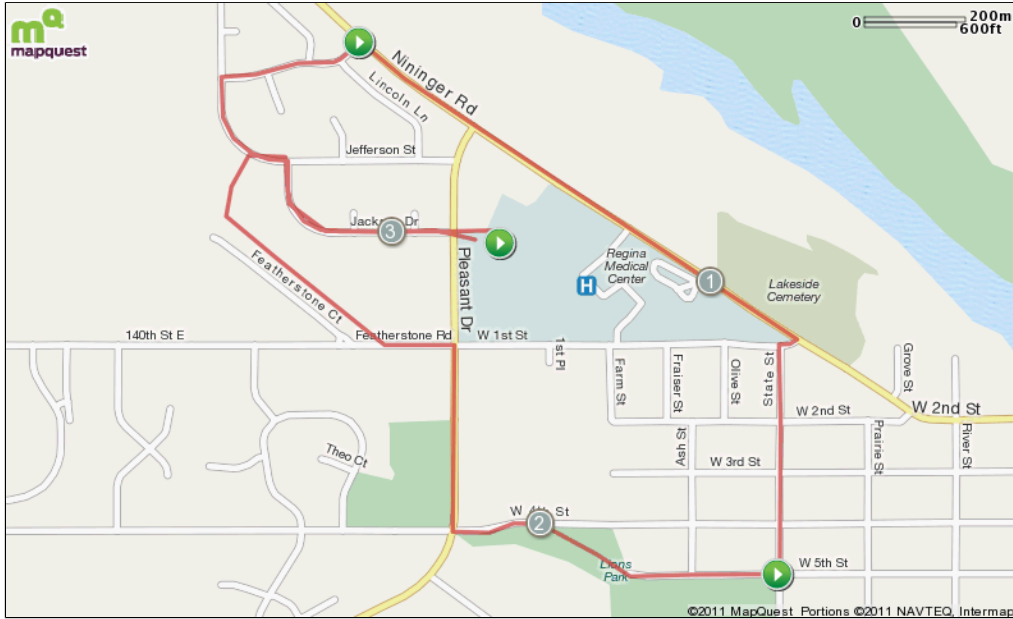

A run mapped on 01/22/2011

Starts In Hastings, Minnesota

3.13 miles

Description

A run mapped on 01/22/2011

Starts In Hastings, Minnesota

Notes		
AT	FOR	NOTES
0.07 mi.	<input type="checkbox"/> 1419ft	Head west on Jackson Dr toward Jackson Ct
0.34 mi.	 31ft	Turn left at Jefferson St
0.35 mi.	 822ft	Head west on Jefferson St toward Hamilton Dr
0.5 mi.	 507ft	Turn right at Madison St
0.6 mi.	 453ft	Head east on Madison St toward Roosevelt Rd
0.68 mi.	 946ft	Turn right at Co Rd 42/ Nininger Rd

Notes		
AT	FOR	NOTES
0.86 mi.	 2573ft	Head southeast on Co Rd 42/ Nininger Rd toward 1st St
1.35 mi.	 128ft	Turn right at 1st St
1.37 mi.	 29ft	Turn left at State St
1.38 mi.	 1598ft	Head south on State St toward 2nd St W
1.68 mi.	 18ft	Head south on State St toward 5th St W

Notes		
AT	FOR	NOTES
1.69 mi.	 2216ft	Turn right at 5th St W
2.11 mi.	<input type="checkbox"/> 10ft	Head west on 4th St W toward Pleasant Dr
2.11 mi.	 1338ft	Turn right at Pleasant Dr
2.36 mi.	 10ft	Turn left at 1st St/ Featherstone Rd
2.36 mi.	 4119ft	Head west on 1st St/ Featherstone Rd
3.14 mi.	<input type="checkbox"/>	

Notes		
AT	FOR	NOTES
2.11 mi.	<input type="checkbox"/> 10ft	Head west on 4th St W toward Pleasant Dr
2.11 mi.	1338ft	Turn right at Pleasant Dr
2.36 mi.	10ft	Turn left at 1st St/ Featherstone Rd
2.36 mi.	4119ft	Head west on 1st St/ Featherstone Rd
3.14 mi.	<input type="checkbox"/>	
This segment shows 1.41 mi. (7,429 ft.) of your route.		